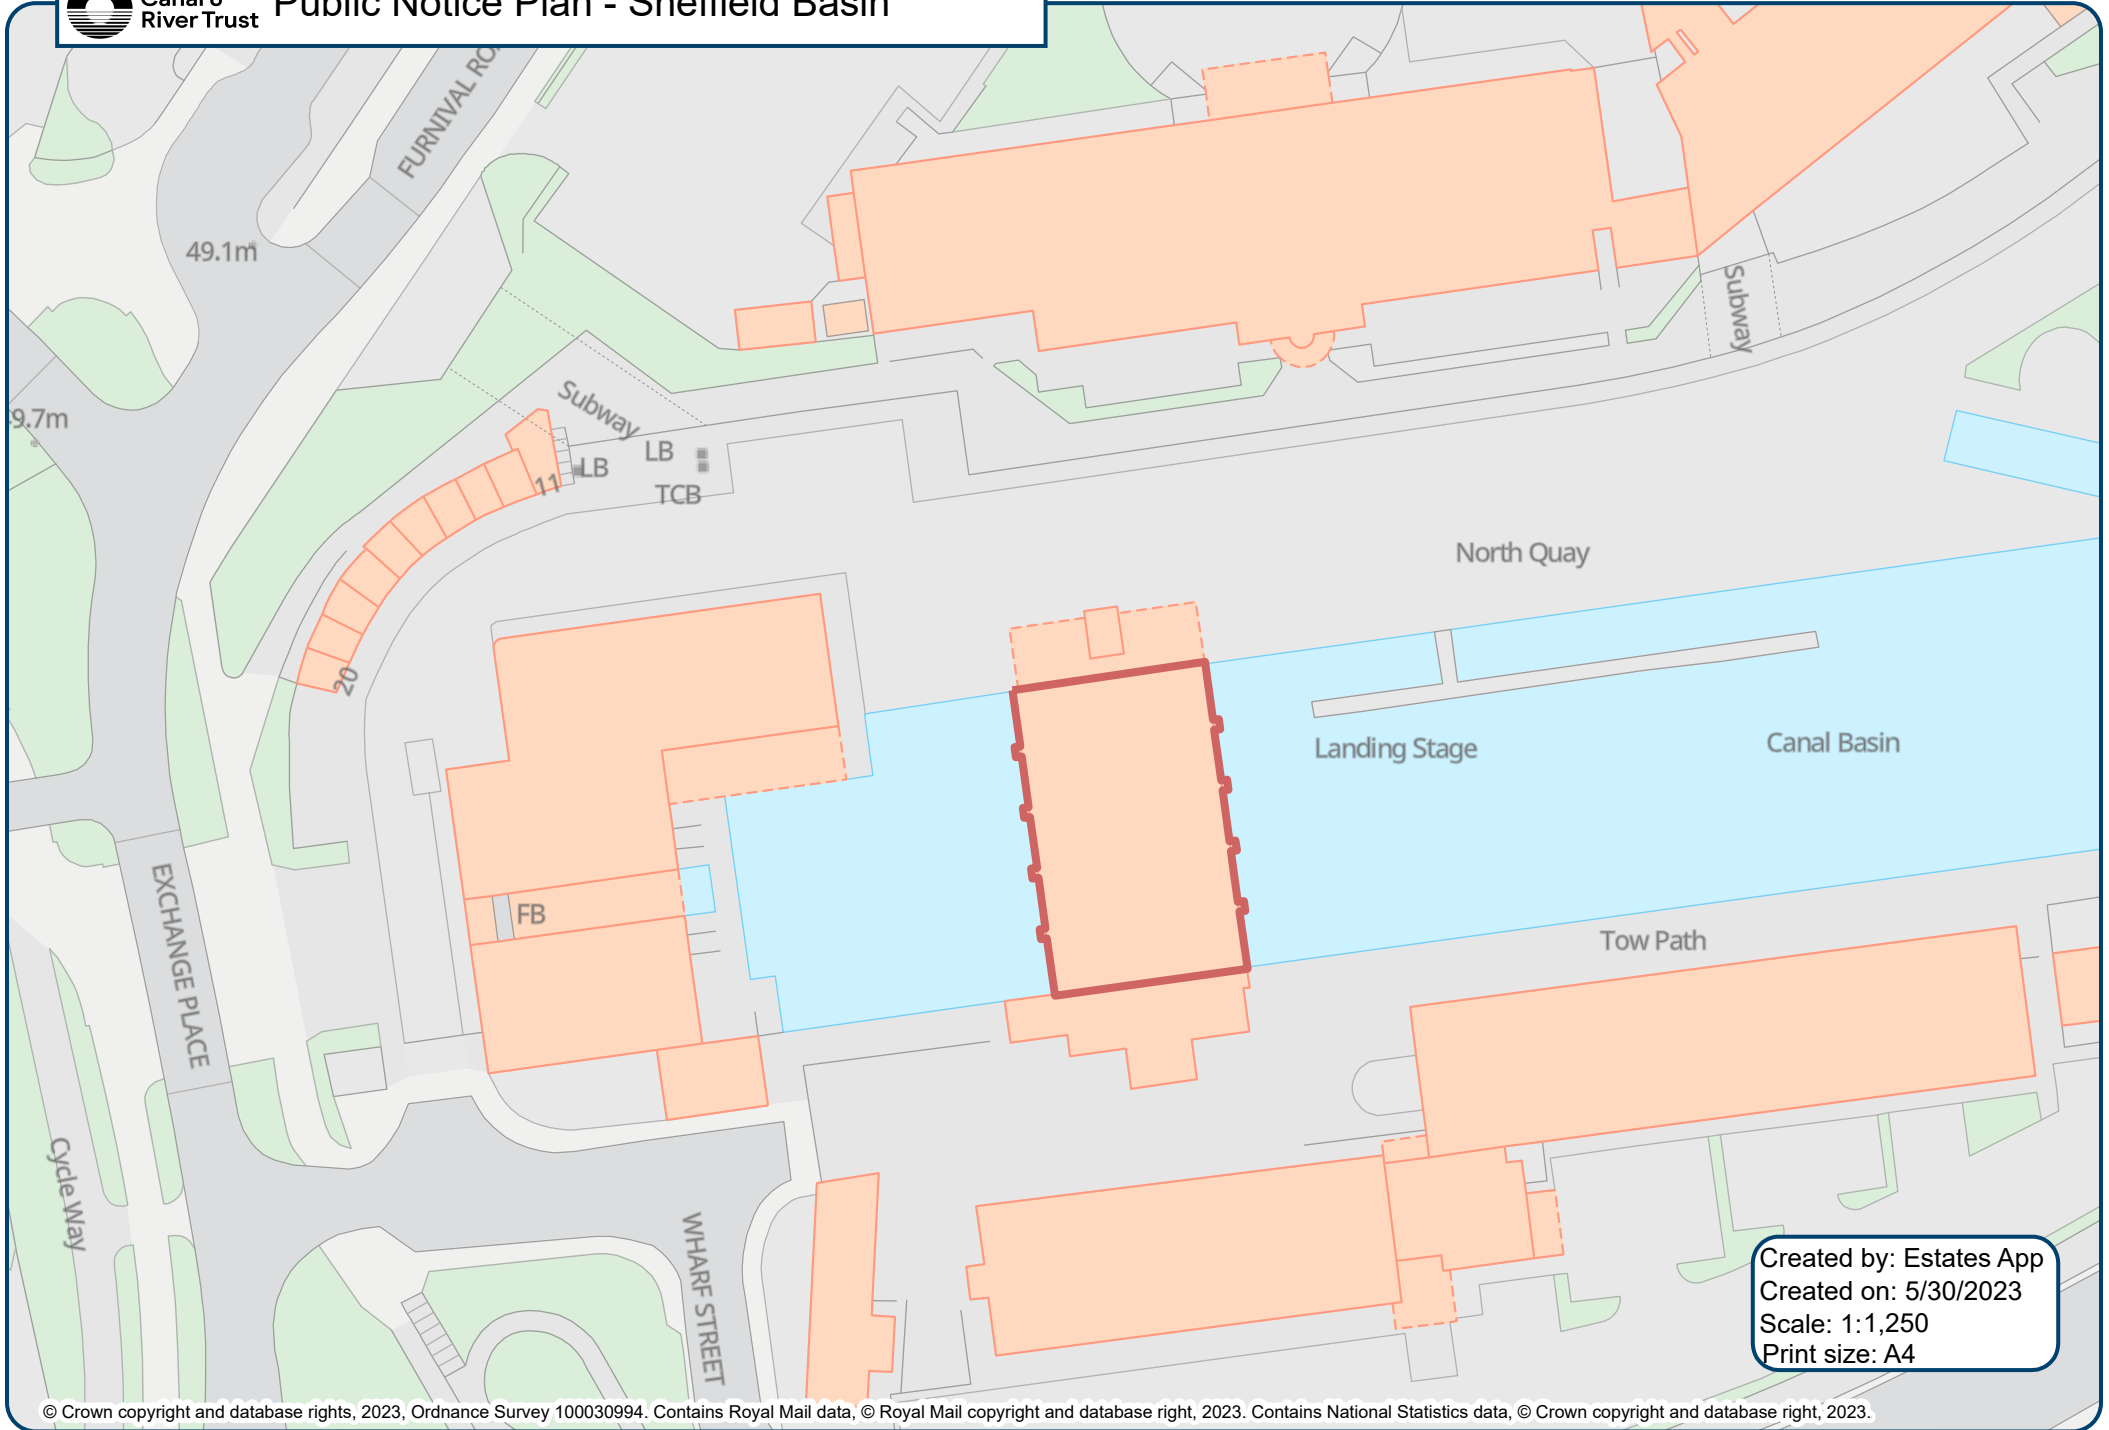

Canal &
River Trust

Public Notice Plan - Sheffield Basin

Created by: Estates App
 Created on: 5/30/2023
 Scale: 1:1,250
 Print size: A4