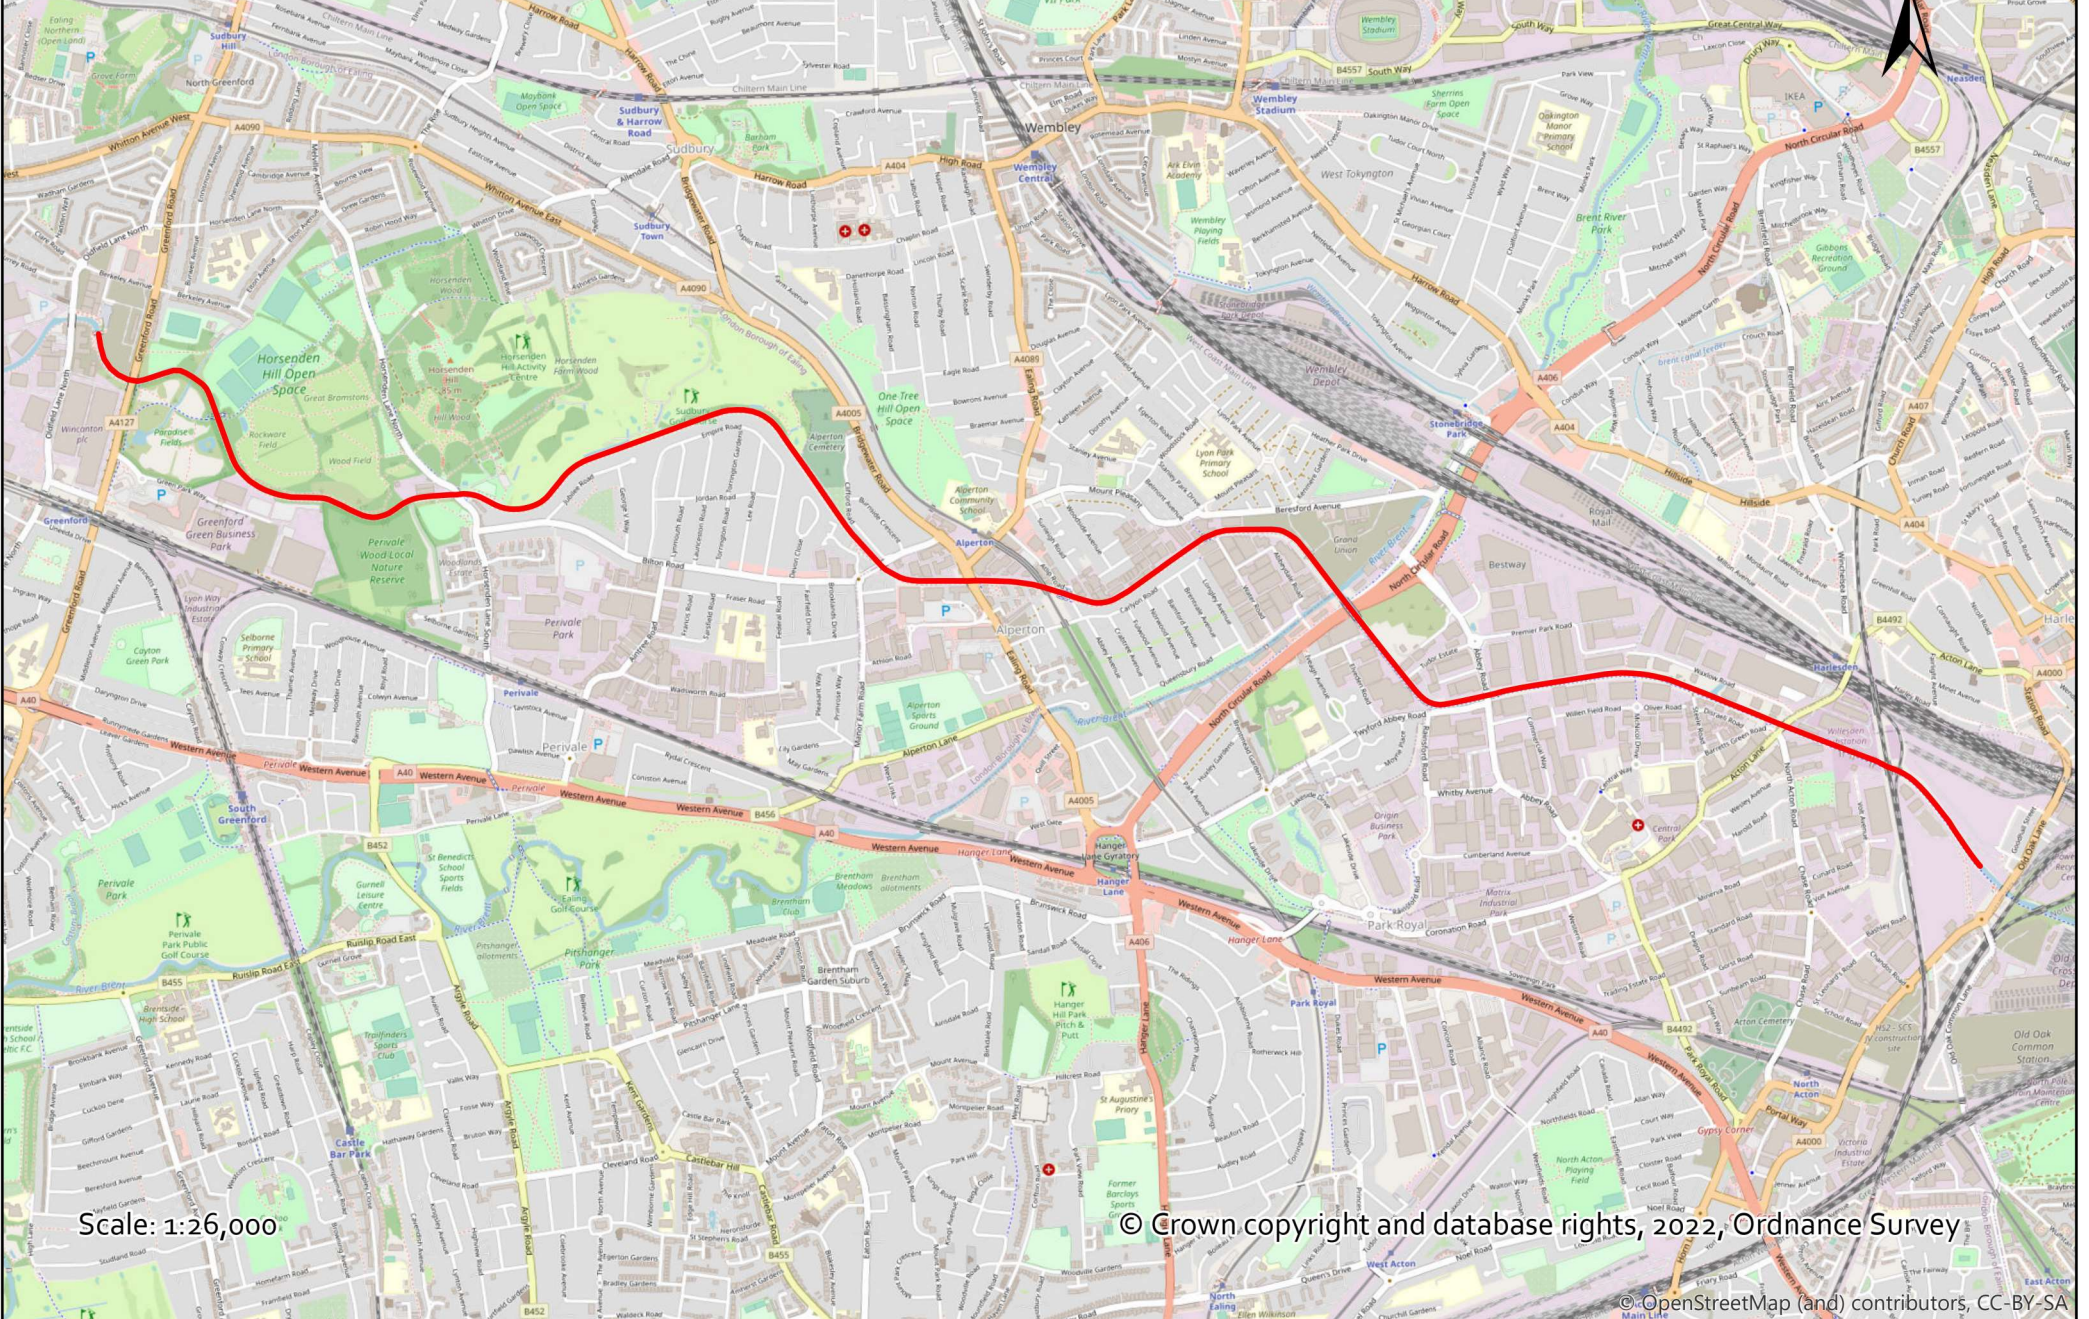

Paddington Arm Linear Installation

Scale: 1:26,000

© Crown copyright and database rights, 2022, Ordnance Survey