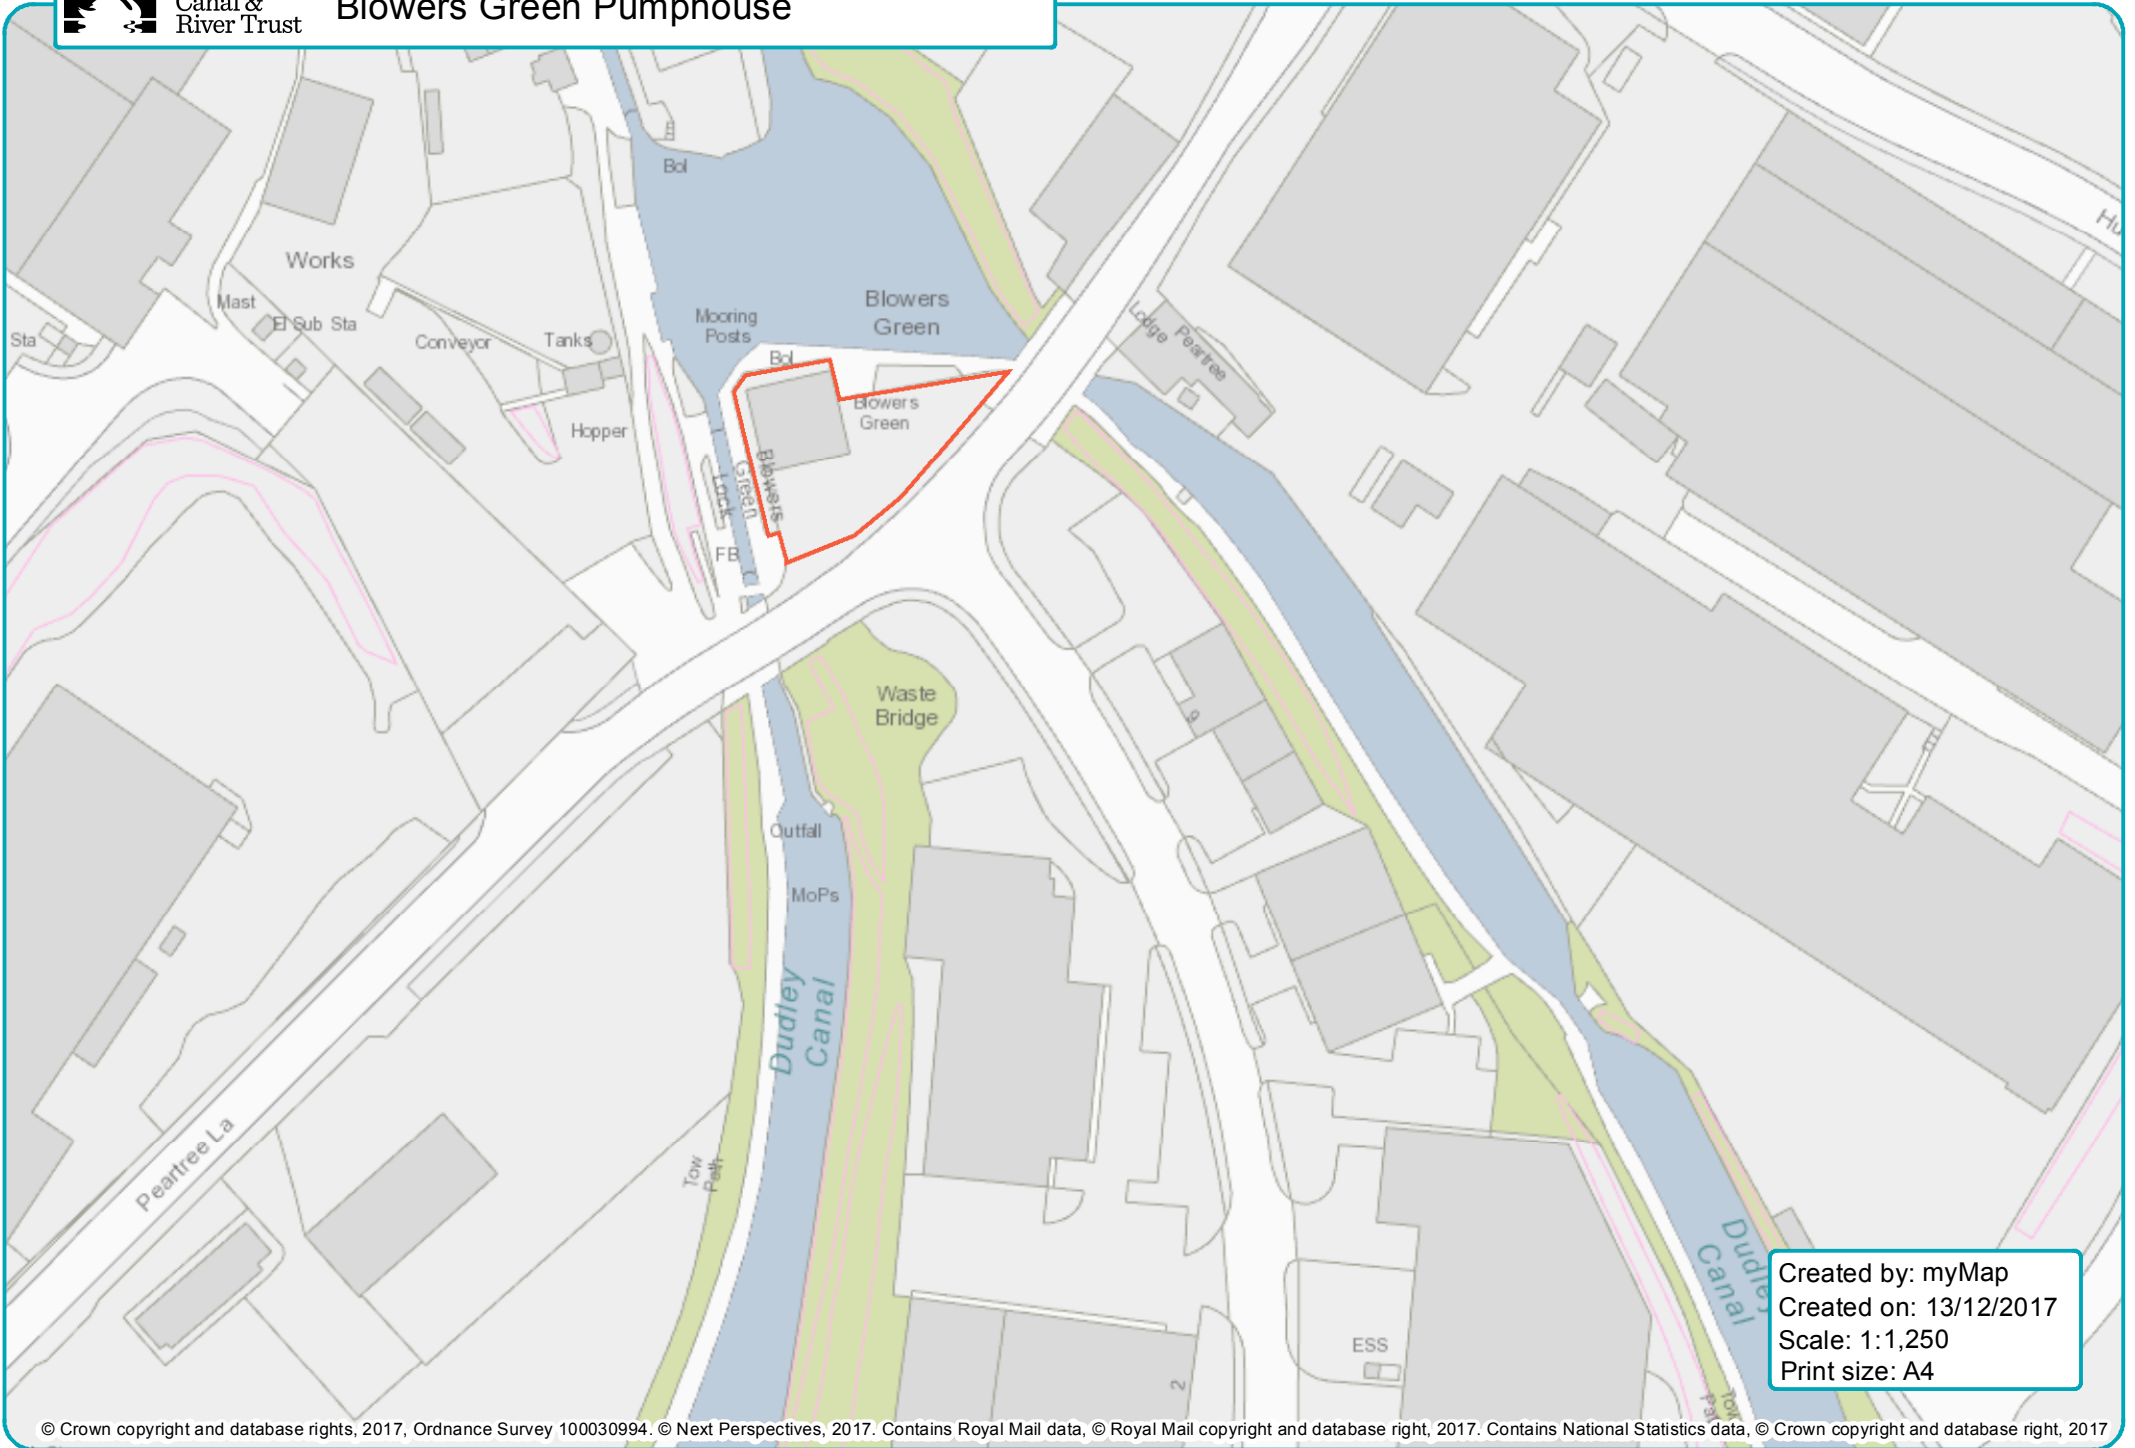

Blowers Green Pumphouse

Created by: myMap
Created on: 13/12/2017
Scale: 1:1,250
Print size: A4